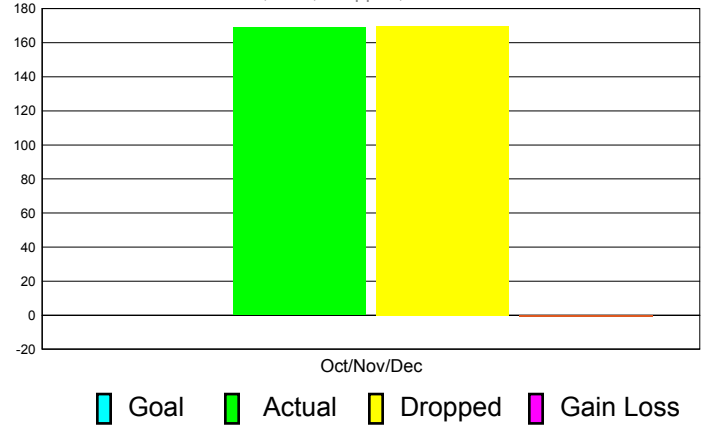

### YTD Status Quo Clubs 2010-2011

Status Quo Clubs Compared to Status Quo Members

## MEMBERSHIP

**Membership Results  
2011-2012**

**Membership  
2010-2011**

Month	Net Memb Goal	Actual New Memb	Actual Dropped Memb	Gain/Loss of Memb	Gain/ Loss of Memb
Oct/Nov/Dec	0	169	170	-1	49
<b>Totals</b>	<b>0</b>	<b>169</b>	<b>170</b>	<b>-1</b>	<b>49</b>

### Membership Results 2011-2012

Goal, New, Dropped, Gain/Loss